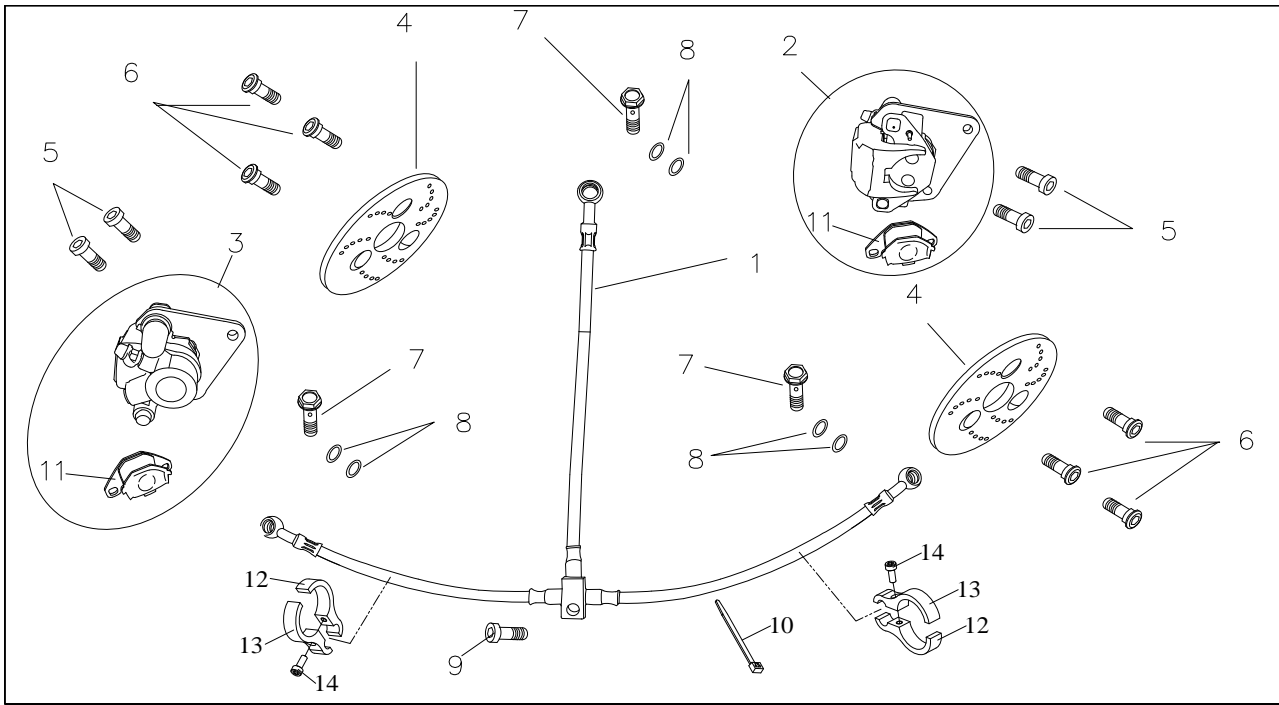

APEX Motor Corp.

F-7 Front Disc Brake

Item	Part No.	Part Name	Spec.	Q'ty
1	47220-7A1-000	Hose, Front Brake	D-Arm, Disc Brake	1
2	47230-3AR-A0A	Caliper Ass'y, Front R.		1
3	47240-3AR-A0A	Caliper Ass'y, Front L.		1
4	47210-3AR-000	Disc, Front Brake		2
5	91000-08020-2G	Bolt, Hex. Socket		4
6	90105-08018-97L	Bolt, Brake Disc		6
7	90145-MS9-6110-M	Bolt, Brake Hose		3
8	94104-10140-CU	Washer, Copper		6
9	91000-08025-2G	Bolt, Hex. Socket		1
10	89020-3AR-000	Strap		3
11	47235-3AR-000	Pad Kit, Rear Disc Front		2
12	TMG-910-090i-2	Clamp-1,Cable	Alu	2
13	TMG-910-090i-1	Clamp-2,Cable	Alu	2
14	91000-04010-03B	Bolt, Hex. Socket		2